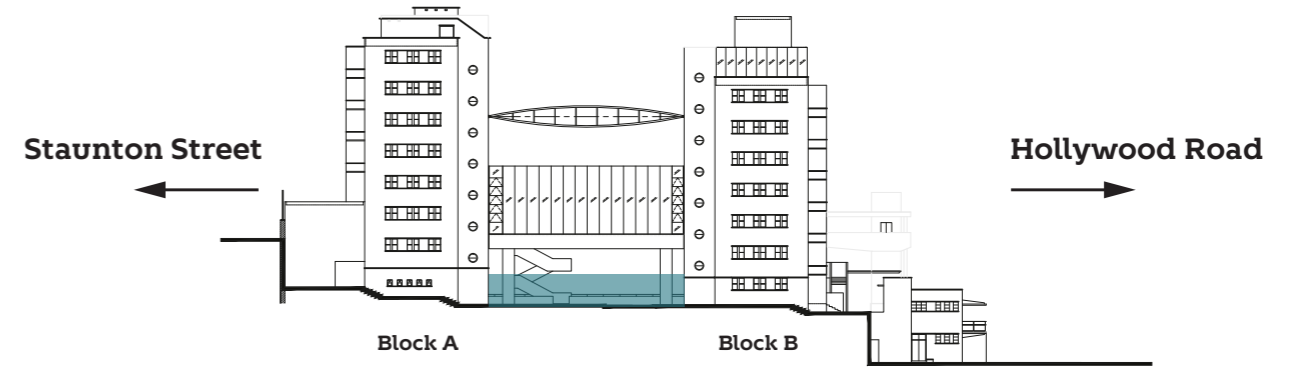

Courtyard & Marketplace

Marketplace Headroom : 5.5m+

- ✘ **Hanging Point:**
1 ton load
- **Fan :**
No obstruction to its function
- ⊗ **CCTV Camera :**
No obstruction
For security and fire safety