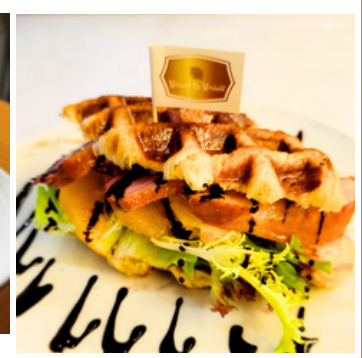

CRABMEAT AVOCADO CROFFLE **B**

$148

- Food and Beverages preparation takes approximately 15 - 20 mins
- Please let us know if you have any food allergies